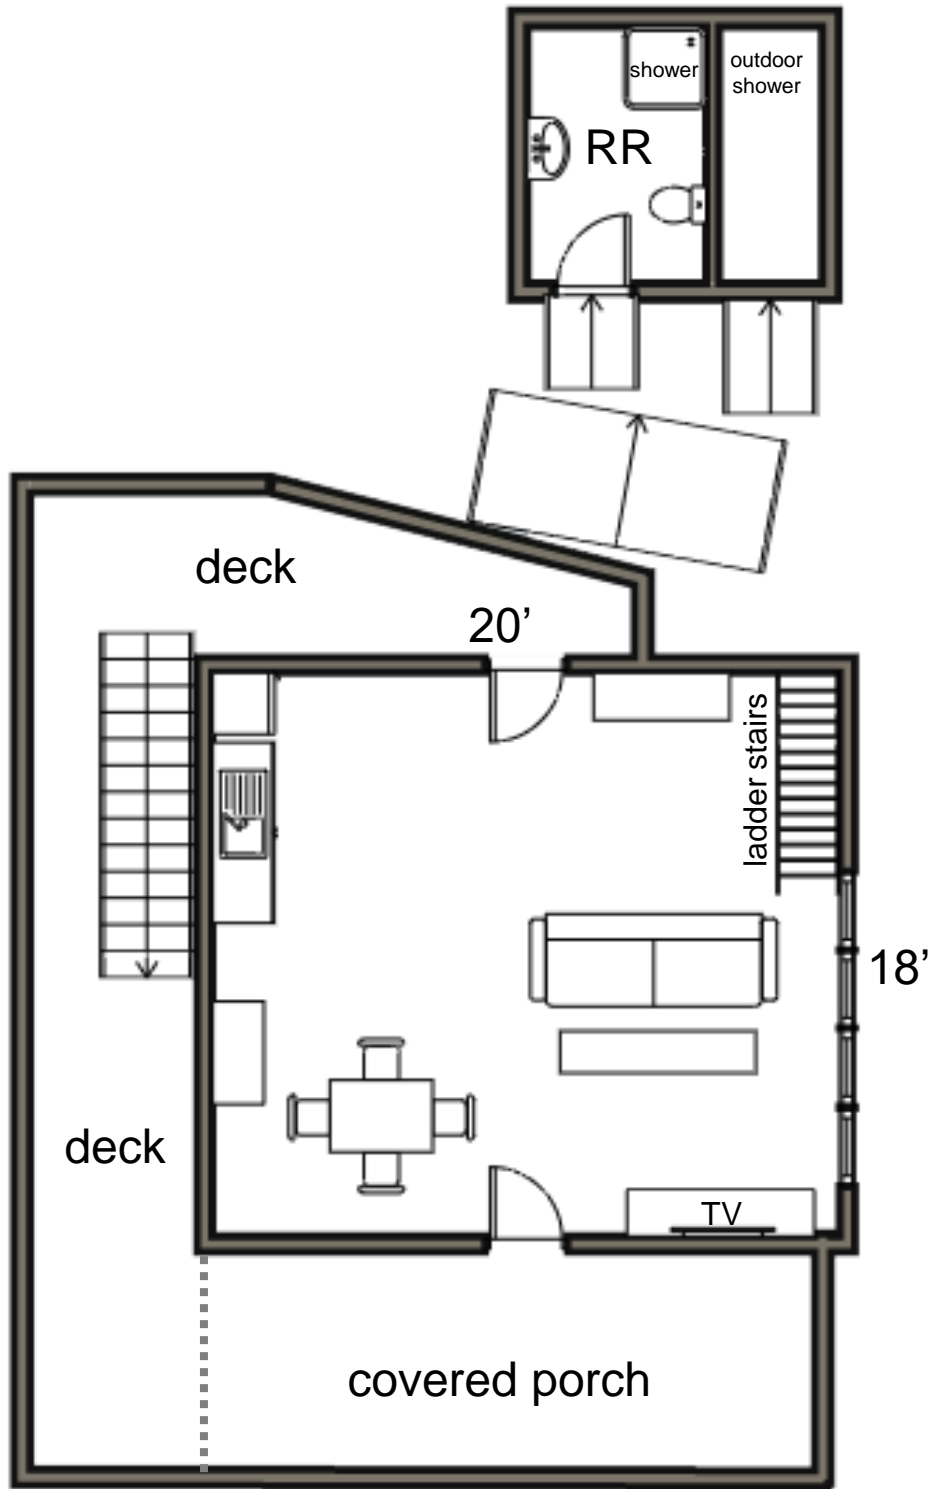

# The Farmhouse Cabin

114 Bean Road, Caddo Gap, AR

**720sf +/-**

1<sup>st</sup> floor 360sf +/-  
2<sup>nd</sup> floor 360sf +/-

*For illustration purposes only. Measurements are approximate.*