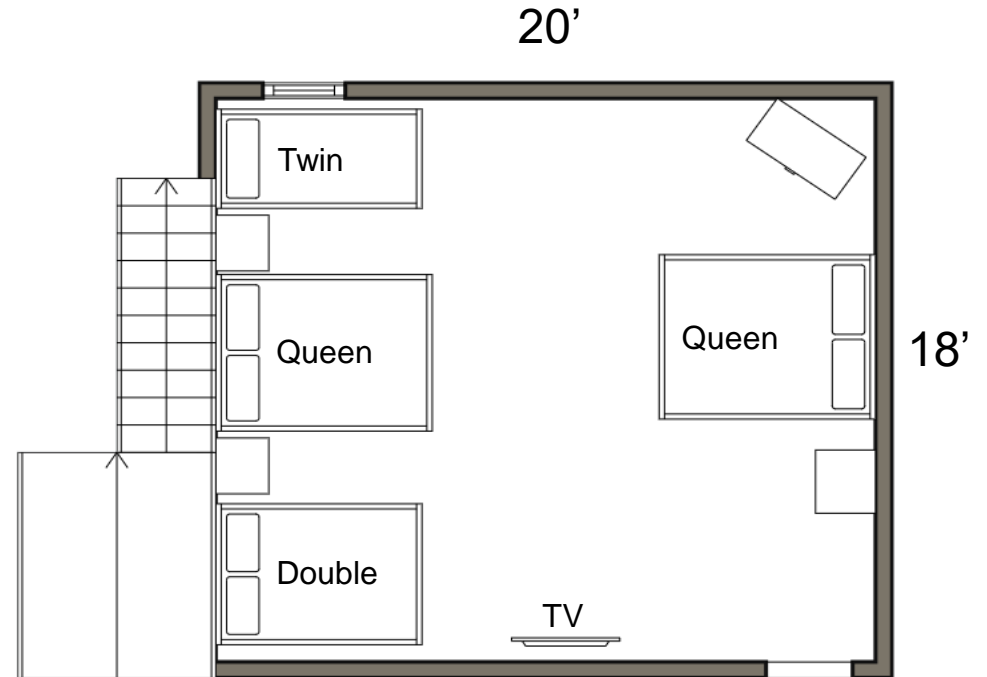

# The Farmhouse Cabin

114 Bean Road, Caddo Gap, AR

**720sf +/-**

1<sup>st</sup> floor 360sf +/-  
2<sup>nd</sup> floor 360sf +/-

*For illustration purposes only. Measurements are approximate.*