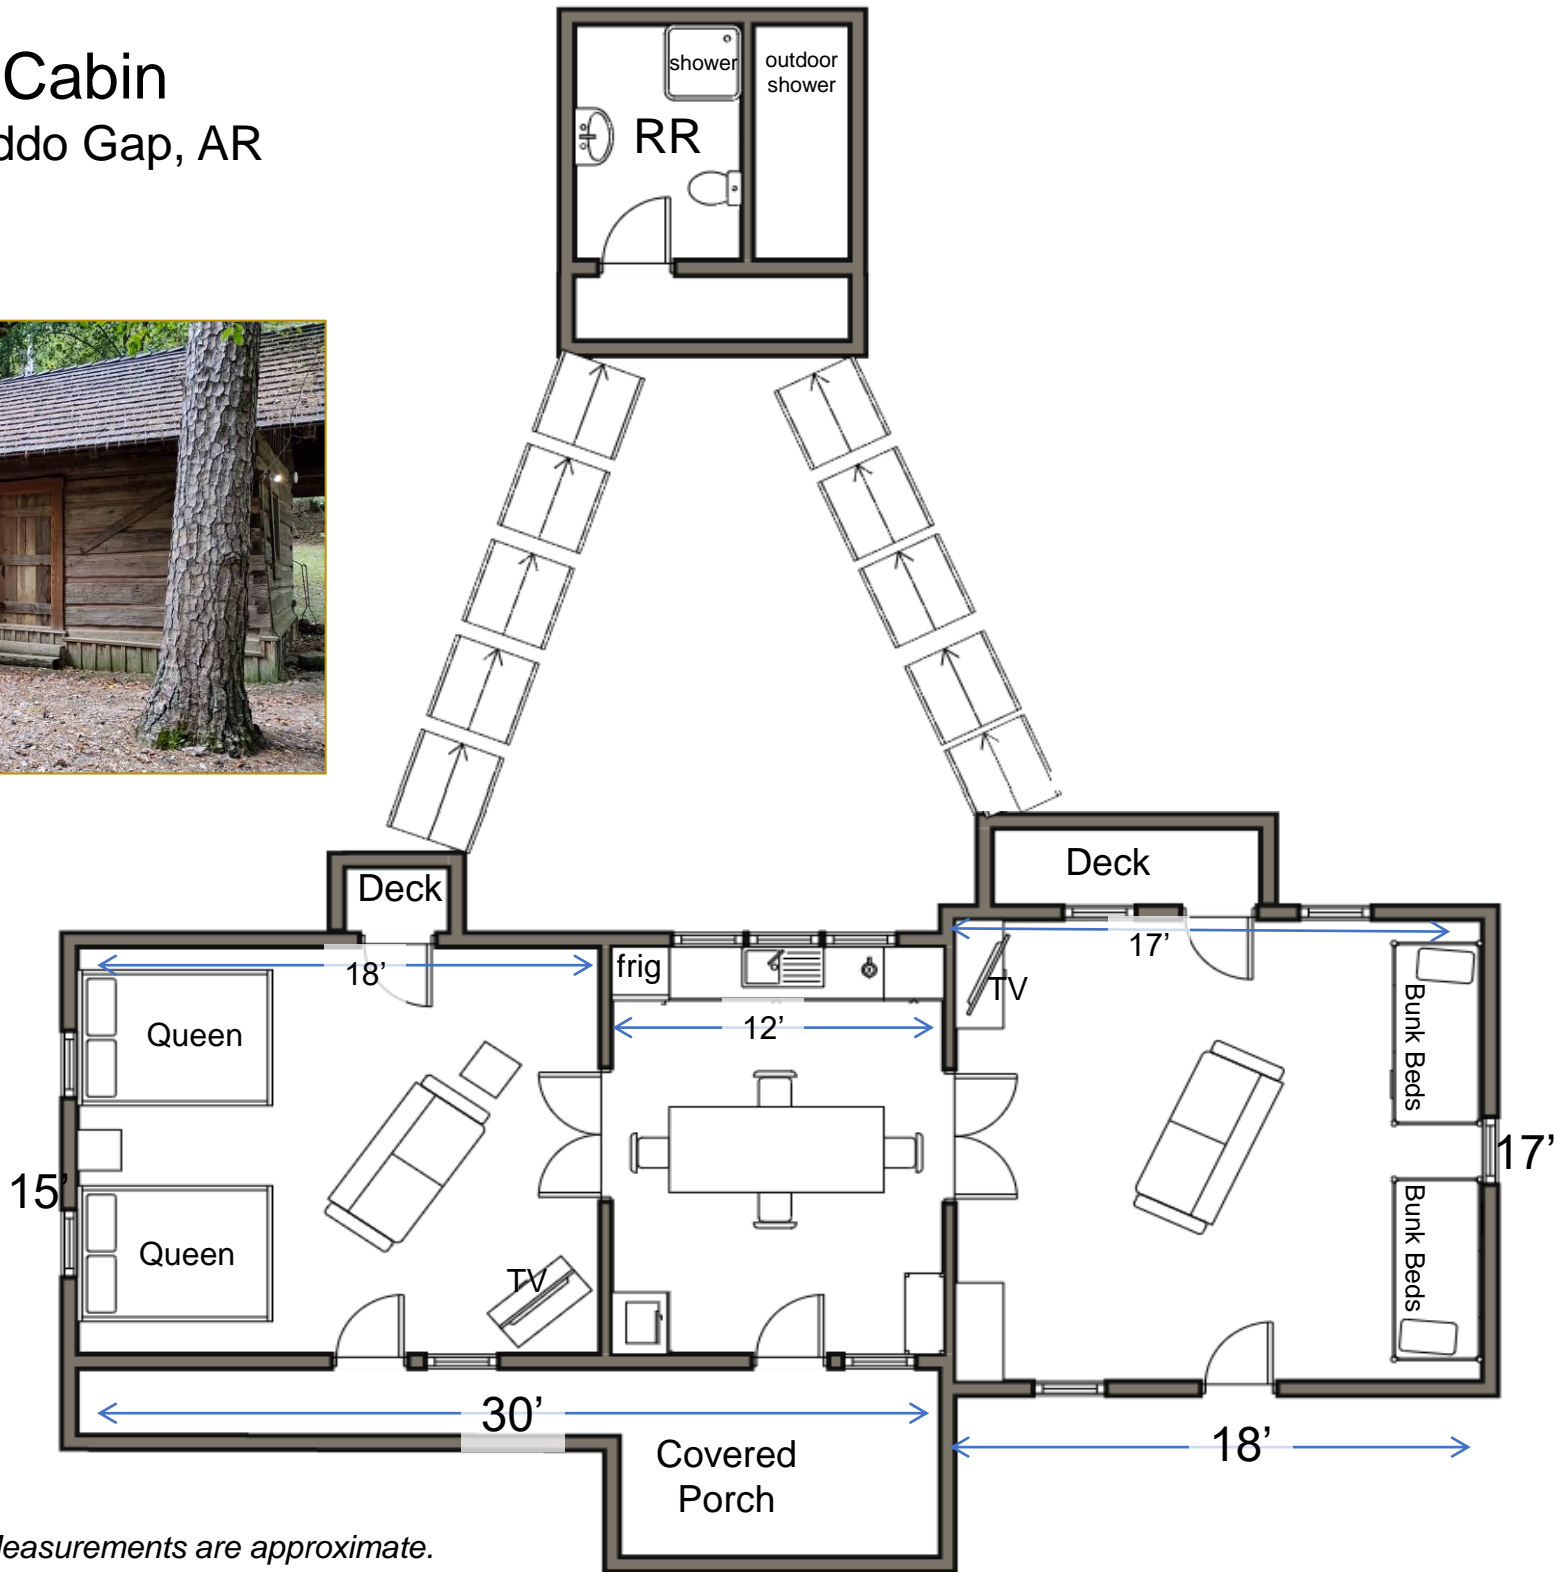

# The Creekside Cabin

125 Bean Road, Caddo Gap, AR

756sf +/-

For illustration purposes only. Measurements are approximate.