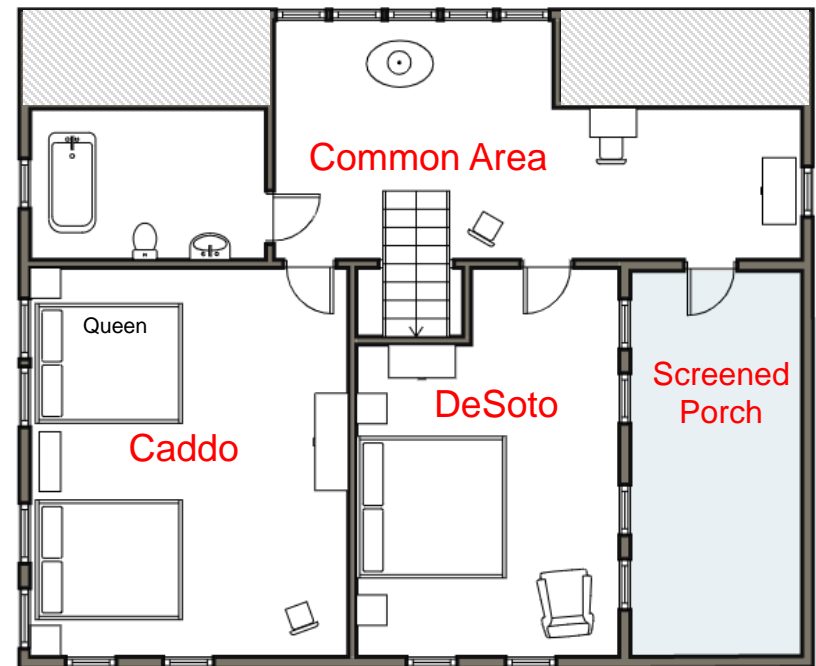

# Bean Cabin

131 Bean Road, Caddo Gap, AR

**2,140sf +/-**

1<sup>st</sup> floor 1,340sf +/-

2<sup>nd</sup> floor 800sf +/-

*For illustration purposes only.*