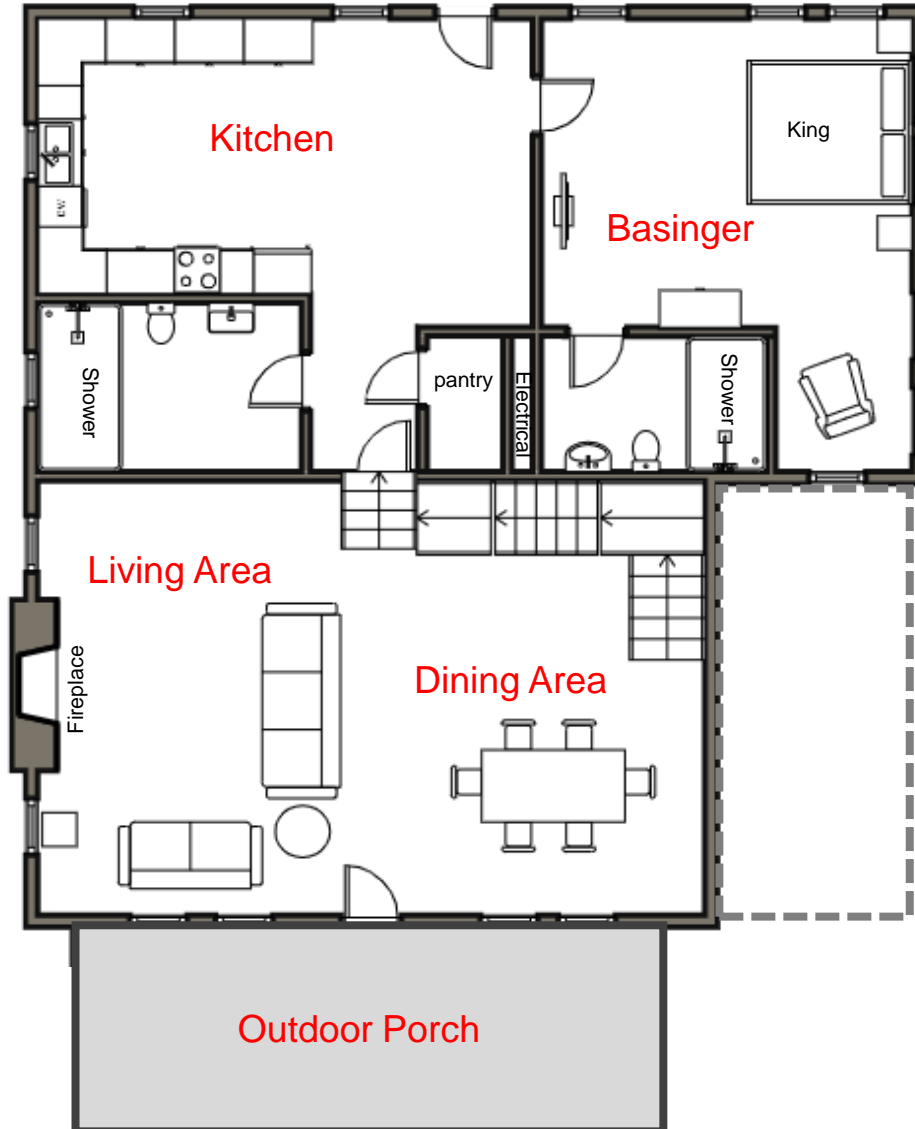

# Bean Cabin

131 Bean Road, Caddo Gap, AR

**2,140sf +/-**

1<sup>st</sup> floor 1,340sf +/-

2<sup>nd</sup> floor 800sf +/-

*For illustration purposes only.*